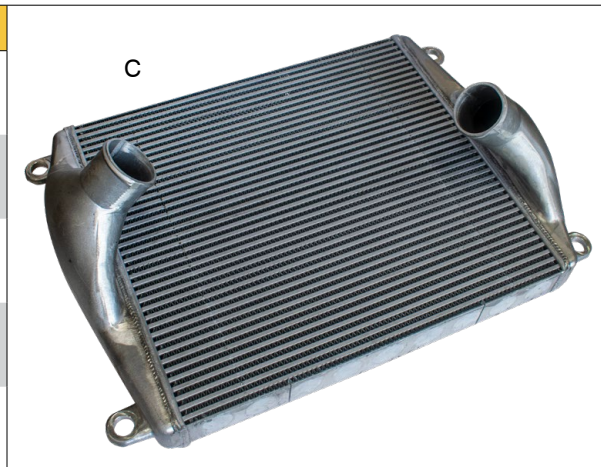

TURBOCHARGERS

Part No.	Description	Application
2045462	TURBOCHARGER GP	5230B, 785C, 789C
3620856	TURBOCHARGER GP	735, 740
4501415 (A)	CARTRIDGE GP-TURBOCHARGER	3508, 3512, 3516
1679271	TURBOCHARGER GP	3406E, C-15

ROCKER ARM

Part No.	Description	Application
4373863 (B)	ROCKER ARM AS	24M, 3406E, 3456, 365C, 365C L, 365C L MH, 374D L, 374F L, 385C, 385C FS, 385C L, 385C L MH, 390D, 390D L, 583T, 587T, 621G, 623G, 627F, 627G, 631D, 631E, 631G, 633E II, 637D, 637E, 637G, 651B, 657E

ENGINE COOLING

Part No.	Description	Application
3347679	CORE AS-RADIATOR	966G II, 972G II
2565308	CORE AS-RADIATOR	120K, 120K 2, 12K, 12M, 140K, 140K 2, 140M, 14M, 160K, 160M
2679441 (C)	CORE AS-AFTERCOOLER	D10N, D10R, D10T
2679442	CORE AS-AFTERCOOLER	D10N, D10R, D10T
2473906	CORE AS.-R	735, 740

FUEL INJECTORS

Part No.	Description	Application
4P9076 (D)	INJECTOR GP-FUEL	3508, 3512, 3516, 777B, 785, 789, 994, D11N
2321171	INJECTOR GP	
6218-11-3101	INJECTOR KOMATSU®	HM350, SA6D140E, SAA6D140E, SDA6D140E
6245-11-3100	INJECTOR ASS'Y KOMATSU®	SAA6D170E
6156-11-3300	NOZZLE ASS'Y KOMATSU®	PC400, SA6D125E, SAA6D125E
6261-11-3100	INJECTOR ASSEMBLY KOMATSU®	HM350, HM400, SAA6D140E, WA500