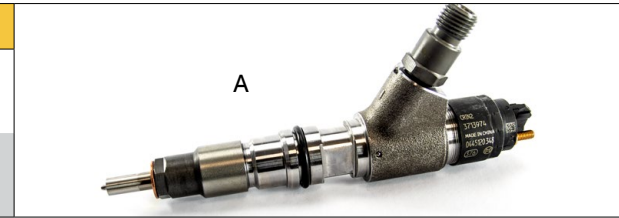

FUEL INJECTORS

Part No.	Description	Application
3713974 (A)	INJECTOR GP-FUEL	323D2 L, 924K, 930K, 938K, D6K2
6245-11-3100	INJECTOR ASSY KOMATSU®	SAA6D170E

BALL BEARINGS

Part No.	Description	Application
2966220	BALL BEARING	313, 315, 316 318, 319, 320
4N4375 (B)	BALL BEARING	3176, 3196, 3304, 3306, 3406, 3408, C-10, C-12, C-15, C-16, C-9, C11, C12, C13, C15, C18, C9
06002-30310 (C)	BEARING KOMATSU®	D61E, D65E, D68ESS, D70LE, D85E, FD35/40, FD45, FD50/60, FD50A, FD60, FD70, FD80, FG35/40, FG45, FG50/60, G70
06007-06007	BEARING,BALL KOMATSU®	S4D105, S6D108, S6D110, S6D140, SA6D110, WA380
06030-05207	BEARING KOMATSU®	540, D155A, D275A, D375A, D41, D45A, D475A, D60P, D61E, D65E, D68ESS, D70LE, D85E, S4D105, S6D108, S6D110
06030-05207	BEARING KOMATSU®	540, D155A, D275A, D375A, D41, D45A, D475A, D60P, D61E, D65E, D68ESS, D70LE, D85E, S4D105, S6D108, S6D110
06037-06307	BEARING,BALL KOMATSU®	6D125, 6D125E, BF60, D61E, D61EX, D61PX, SAA6D125E, WA470
06040-06211	BEARING KOMATSU®	CS360, D40, D41, D455A, D50, GC380, GD500R, GD505A, GD510R, GD511A, GD521A, GD525A, GD605A, GD611A
09232-04438	BEARING KOMATSU®	AFP49, HD1500, WF22A, WF22T
711-20-11550	BEARING KOMATSU®	330M, 558, HD320, HD325, HD405, HD460, HD465, HD605, HD680, HD780, HD785, HD985, HM350, HM400

GASKETS

Part No.	Description	Application
6210-17-1814 (D)	GASKET, HEAD KOMATSU®	EGS1000, EGS1050, EGS1200, HD785, HM350, HM400, S6D140, S6D140E, SA12V140, SA6D140, SA6D140E, SAA12V140E, SAA6D140E
1H8187	GASKET	977D, D6
6210-21-5820	OIL PAN GASKET KOMATSU®	6D140, DCA, EGS500, EGS570, EGS630, HM350, HM400, S6D140, S6D140E, SAA6D140E