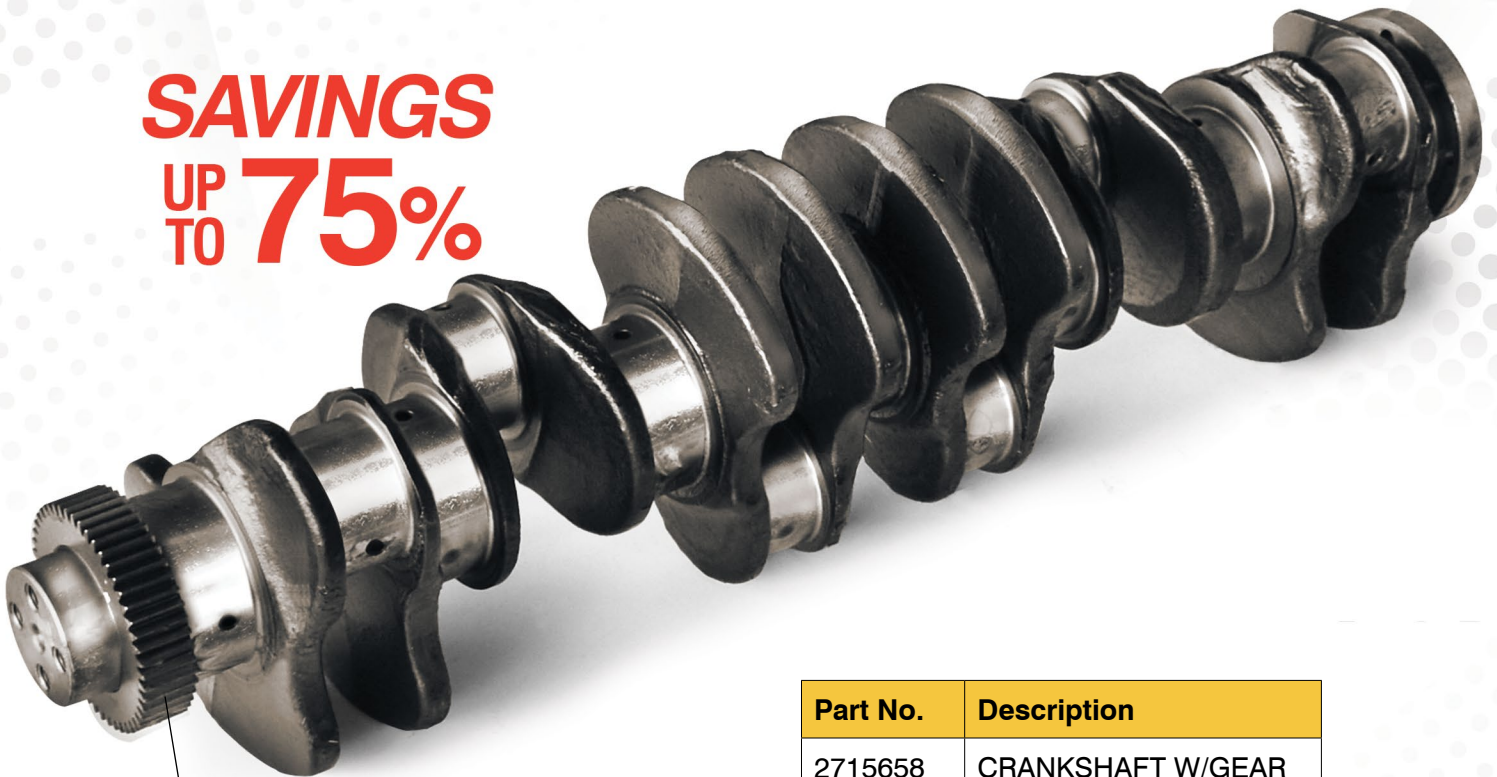

# 3126 CRANKSHAFT

**PART NO. 2715658**

**SAVINGS  
UP TO 75%**

Comes with a  
2W8147 Gear

| Part No. | Description       |
|----------|-------------------|
| 2715658  | CRANKSHAFT W/GEAR |

**CALL YOUR  
SALES REPRESENTATIVE TODAY!!**

**FITS ENGINES:** 3116, 3126, 3126B, 3126E, C7 Marine Engine

**FOR EQUIPMENT MODELS:** 120H, 120H ES, 120H NA, 120K, 120K 2, 12K, 12M, 135H, 135H NA, 140G, 140K, 140K 2, 140M, 160K, 214B, 30/30, 320B, 322B L, 322B LN, 322C, 322C FM, 324D, 324D FM, 324D FM LL