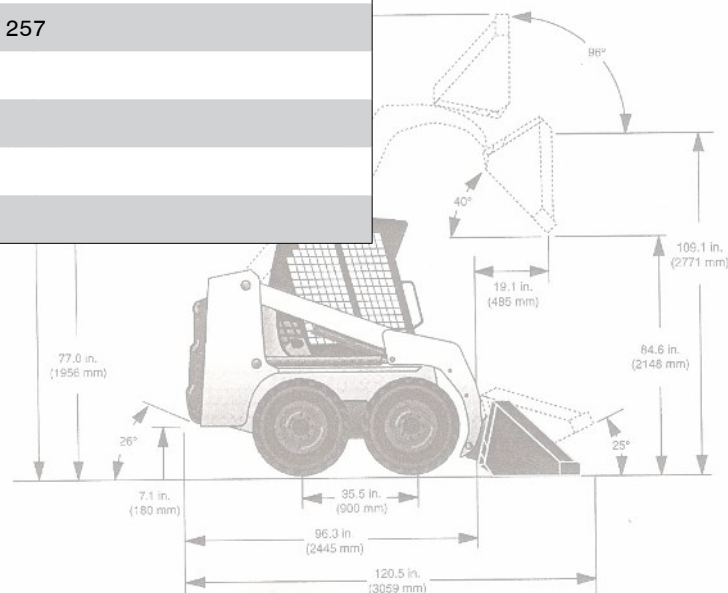

CTP Skid Steer Pins and Bushings

CTP Skid Steer Pins and Bushings -

Part No.	Description	Applications
1428790	PIN AS	216, 226, 228, 247, 247B, 257, 257B
1428791	PIN A, CONTR GRP	216, 226, 228, 247, 247B, 257, 257B
1428792	PIN	216, 226, 228, 232, 242, 247B, 257B
1428793	PIN	216, 226, 228, 232, 242, 247B, 257B
1428794	PIN	216, 226, 228, 232, 242, 247B, 257B
1428805	BUSHING	216, 226, 228, 247, 257
1595756	BUSHING	216, 226, 228
1908038	PIN	216, 226, 232, 236, 242, 246, 252, 267, 277B, 287B
1919588	PIN A, CONTR GRP	216, 226, 232, 242, 247B
1919633	BEARING, SLEEVE	216, 226, 232, 242, 247, 257
1919635	PIN	216, 226, 232, 242
1919636	PIN	216, 226, 232, 242
1919637	PIN AS	216, 226, 232, 242
1919638	PIN AS	216, 226, 232, 242