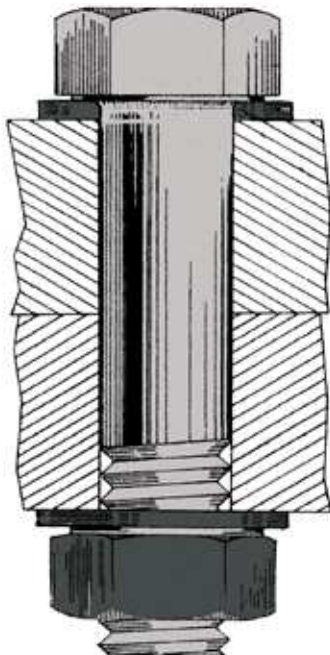

New CTP Replacement Parts for Heavy Equipment

CTP HIGH-HEAD BOLTS

High-Strength High-Heads

High Head Bolts -

CTP introduces the New High-Head Bolts. Designed for use in high stress and extreme service environments.

Features of CTP newly designed High-Head Bolts:

1. Thicker than the standard bolt head, adding extra wrenching surface.
2. Washer face eliminates corner drag.
3. Radius under the bolt head increases strenght.
4. UNR radiused root bolt thread increases fatigue resistance by reducing the notch effect of conventional UN threads. The UNR thread radius is maintained into the thread runout at the junction of thread to shank.

Part No.	Description
0L0478	CAP Screw
0L1178	CAP Screw
0L1351	CAP Screw
0S0509	CAP Screw
0S1566	CAP Screw
0S1571	CAP Screw
0S1573	CAP Screw
0S1585	CAP Screw
0S1587	CAP Screw - Oil Coated
0S1588	CAP Screw
0S1589	CAP Screw
0S1591	CAP Screw
0S1592	CAP Screw

Quality with Value Guaranteed™

CTP HIGH-HEAD BOLTS

Part No.	Description
0S1594	CAP Screw
0S1595	CAP Screw
0S1602	CAP Screw
0S1615	CAP Screw
0S1616	CAP Screw
0S1619	CAP Screw
0S1621	CAP Screw
0S1625	CAP Screw
0S1627	CAP Screw
0S1973	CAP Screw
OV0269	Bolt
1A1135	CAP Screw
1A1460	CAP Screw
1A2029	CAP Screw
1A5405	HEX CAP Screw
1A5576	CAP Screw
1A8063	CAP Screw
1A8537	CAP Screw
1B4367	CAP Screw
1B7709	CAP Screw
1D4569	CAP Screw
1D4574	CAP Screw
1D4585	CAP Screw
1D4586	CAP Screw
1D4590	CAP Screw
1D4593	CAP Screw
1D4595	CAP Screw
1D4599	CAP Screw
1D4608	CAP Screw
1D4609	CAP Screw
1D4610	CAP Screw
1D4612	CAP Screw
1D4614	CAP Screw
1D4615	CAP Screw
1D4616	CAP Screw