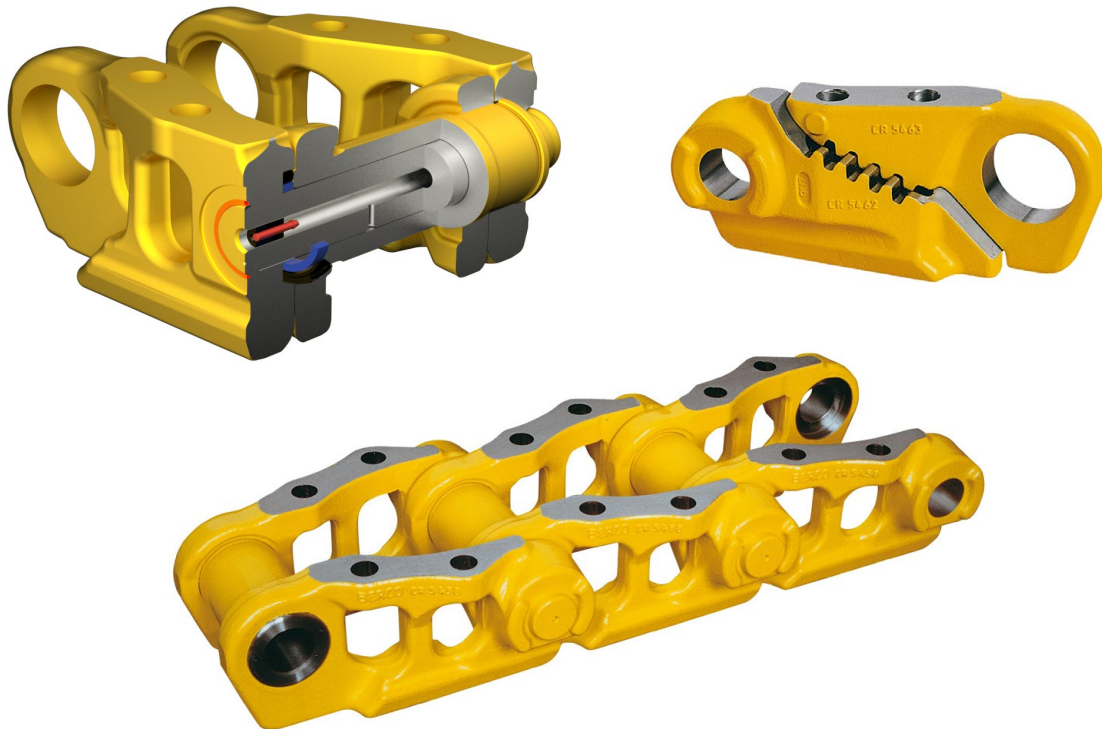

Track Link Assemblies

Part No.	Serial	Links	Application
6I9671	AAX, J68, PTR, 8SK, 9RK, 4WR, 5RR,	41	527, D6H XL, D6H XR, D6R, D6R II, D6R III, D6T, D6T LGP, D6T XL
6T0511	4HG, 2XC	51	211B, 215, 215B, 215C, 215D
6Y0854	6RM, 8YK, 9SG	45	320 L, 325, 325 L, 325 LN
6Y1139	5WB, 80Z, 3XG	43	D7H
6Y1141	4AB, 2RG, 79Z, 2SB, 5BF	40	D7H
6Y1711	79U, 78U, 10N, 3YC, 25Y	36	D3B
6Y2887	14Y	47	D9L
6Y5412	8RC	37	D5H
6Y8184	6RG, 3YD, 5CF	49	215C, 219D, 225D, 229
7K2049	77W, 76W, 59J, 60J, 82J, 83J	36	D4D, D4E
8E9037	S6Y	45	D6H, D6H XL, D6R, D6R II, D6R III, D6T, D6T LGP, D6T XL
8S0396	36A, 46A,	41	D8H, D8K
9W8937	77V, 58X, 38K	41	D8K

* Other part no. not included in the list are available. Please contact your sales representative if you have any questions. Part Numbers are used for reference purposes only.

** BERCO is a trademark of Bercomac Limitee.

All Berco undercarriage products are warranted for 3 years from date of purchase or 4,000 hours, whichever comes first, for breakage or leakage (wear is not covered).