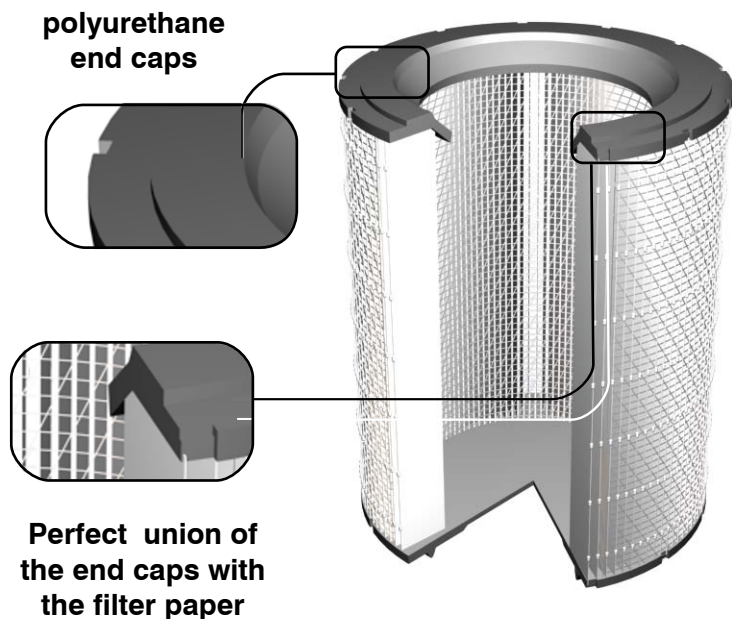

* Other part no. not included in the list are available. Please contact your sales representative if you have any questions. Part Numbers are used for reference purposes only